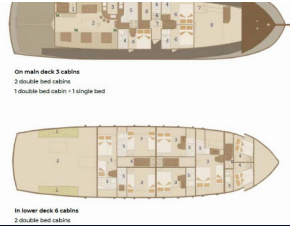

CATALEYA

Cataleya (2009)

ORVAS D.O.O. • Leopolda Mandi?a 10 • 21204 Dugopolje • Croatia

Phone: +385 95 3444 154

E-mail: info@world-yacht-charter.com

Web: orvasyachting.com

COMFORT: Beach towel, Bedlinen and towels, Sheets, Sun mattresses

DECK: Fly sunbathing area, Flybridge, Jacuzzi, Tender

ENTERTAINMENT: Canoe, LCD TV + DVD, Paddle board, Ringo, Seabob, Snorkeling equipment, USB

INTERIOR: Dining table, Hair dryer, Lounge bar, Safe, Sofa, Toiletries

YACHT ELECTRICS: Air Conditioning, Generator, Plug 220V, 24 V

Yacht Base	Sumpetar, Marina Sumpetar, Croatia
Yacht ID	9090
Yacht Brands	Custom Made
Yacht Name	Cataleya
Production Year	2009
Length	113 Ft
Cabins	9
Berths	21
WC	9