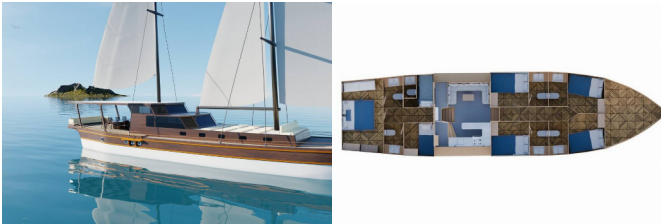

PATRONICE

Patronice (2000)

ORVAS D.O.O. • Leopolda Mandića 10 • 21204 Dugopolje • Croatia

Phone: +385 95 3444 154

E-mail: info@world-yacht-charter.com

Web: orvasyachting.com

COMFORT: Beach towel, Bed linen, Sun mattresses, Towels

DECK: Bar, Tender

ENTERTAINMENT: Board games, Donut, Fishing equipment, Kayak, Playstation 5, Snorkeling equipment, Sound System, Stand up paddle (SUP), TV, Water skis, Wi-Fi Internet

GALLEY: Coffee machine, Ice maker

INTERIOR: Dining table, Hair dryer, Toiletries

YACHT ELECTRICS: 12V Socket, 220V socket, Air Conditioning, Generator

Yacht Base	Omiš, Croatia
Yacht ID	9012
Yacht Brands	Custom Made
Yacht Name	Patronice
Production Year	2000
Length	72 Ft
Cabins	5
Berths	10
WC	5