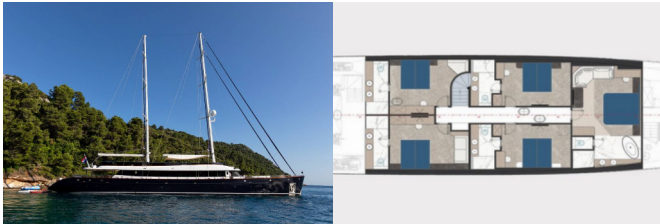

|                        |                         |
|------------------------|-------------------------|
| <b>Yacht Base</b>      | Krilo Jesenice, Croatia |
| <b>Yacht ID</b>        | 8838                    |
| <b>Yacht Brands</b>    | Radež Blato             |
| <b>Yacht Name</b>      | Clase Azul              |
| <b>Production Year</b> | 2022                    |
| <b>Length</b>          | 157 Ft                  |
| <b>Cabins</b>          | 6                       |
| <b>Berths</b>          | 12                      |
| <b>Max Persons</b>     | 12                      |
| <b>WC</b>              | 6                       |

**COMFORT:** Sun loungers

**DECK:** Anchor, Jacuzzi, Sun deck, Tender

**ENTERTAINMENT:** eFoil, Fishing equipment, Jet Ski SEA-DOO Spark, Kayak, Seabob, Snorkeling equipment, Stand up paddle (SUP), Towables, Trampoline, TV, Water skis, Water skis for children, Wet bar, Wi-Fi Internet