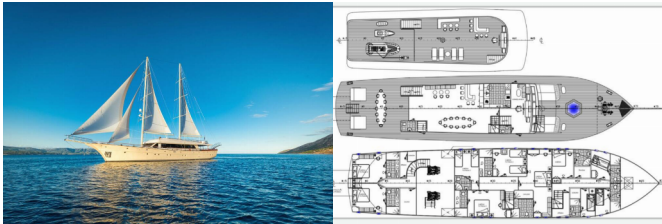

SON DE MAR

Son De Mar (2019)

ORVAS D.O.O. • Leopolda Mandića 10 • 21204 Dugopolje • Croatia

Phone: +385 95 3444 154

E-mail: info@world-yacht-charter.com

Web: orvasyachting.com

DECK: Teak deck, Tender

ENTERTAINMENT: Fishing equipment, Jet Ski, Kayak single, Ringo, Seabob, Snorkeling equipment, Stand up paddle (SUP), Wakeboard, Water skis, Water skis for children, Water tube

YACHT ELECTRICS: Air Conditioning, Generator

Yacht Base	Split Harbour, Croatia
Yacht ID	7900
Yacht Brands	Unknown
Yacht Name	Son De Mar
Production Year	2019
Length	148 Ft
Cabins	6
Berths	12
WC	6

PRICE AND AVAILABILITY