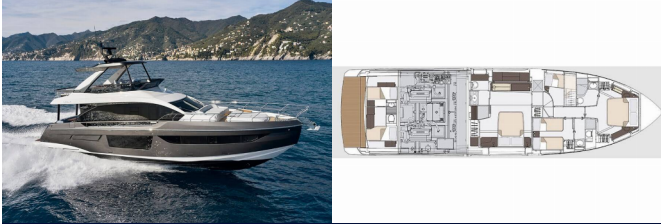

AZIMUT 68

Pangea (2024)

ORVAS D.O.O. • Leopolda Mandića 10 • 21204 Dugopolje • Croatia

Phone: +385 95 3444 154

E-mail: info@world-yacht-charter.com

Web: orvasyachting.com

Yacht Base	Marina Lav - Podstrana, Croatia
Yacht ID	6722
Yacht Brands	Azimut / Benetti Yachts
Yacht Name	Pangea
Production Year	2024
Length	69 Ft
Cabins	4 + 1
Berths	8
WC	5

COMFORT: Fly deck with cushions and mattresses, Mosquito nets

DECK: Anchor, Cockpit table, Gangway, Grill/Barbecue/Plancha, Hard Top Bimini, Jacuzzi, Jet tender, Teak on flybridge

ENTERTAINMENT: Donut, Mask, Seabob, Stand up paddle (SUP), Underwater lights, Water skis, Wi-Fi Internet