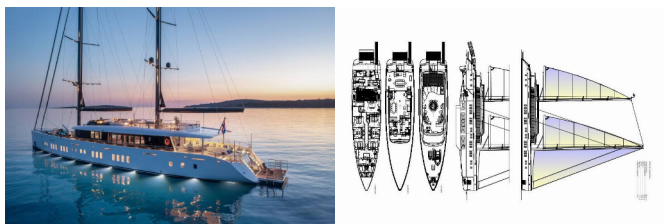

M/S ADRI

M/S Adri (2024)

ORVAS D.O.O. • Leopolda Mandića 10 • 21204 Dugopolje • Croatia

Phone: +385 95 3444 154

E-mail: info@world-yacht-charter.com

Web: orvasyachting.com

Yacht Base	ACI Marina Split, Croatia
Yacht ID	5571
Yacht Brands	Radež Blato
Yacht Name	M/S Adri
Production Year	2024
Length	149 Ft
Cabins	6
Berths	12
WC	6

ADDITIONAL: Floating walkway

DECK: Bathing platform, Cockpit/stern, outside shower, Dinghy with outboard engine, Jacuzzi, Sun deck, Teak deck

ENTERTAINMENT: Air drone, Donut, eFoil, Fishing cane/rod, Fitness room, Floating Island, Floating mats, Gym equipment, Jet Ski, Minibar, Open-air cinema, Playstation 5, Satellite TV receiver, Seabob, Snorkeling equipment, Stand up paddle (SUP), Starlink, TV, Underwater lights, Wakeboard, Water skis, Water skis for children, Wellness massage, Wet bar, Wi-Fi Internet