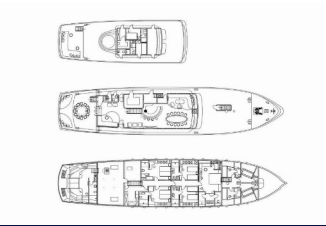

|                        |                        |
|------------------------|------------------------|
| <b>Yacht Base</b>      | Split Harbour, Croatia |
| <b>Yacht ID</b>        | 4820                   |
| <b>Yacht Brands</b>    | Custom Made            |
| <b>Yacht Name</b>      | Corsario               |
| <b>Production Year</b> | 2019                   |
| <b>Length</b>          | 157 Ft                 |
| <b>Cabins</b>          | 6                      |
| <b>Berths</b>          | 12                     |
| <b>WC</b>              | 6                      |