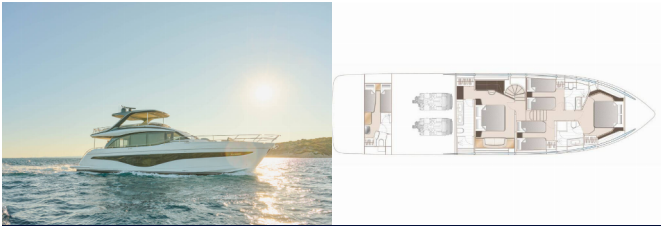

PRINCESS Y72

Elizabeth (2022)

ORVAS D.O.O. • Leopolda Mandića 10 • 21204 Dugopolje • Croatia

Phone: +385 95 3444 154

E-mail: info@world-yacht-charter.com

Web: orvasyachting.com

Yacht Base	Marina Lav - Podstrana, Croatia
Yacht ID	2893
Yacht Brands	Princess Yachts
Yacht Name	Elizabeth
Production Year	2022
Length	75 Ft
Cabins	4
Berths	8
WC	3

COMFORT: Bed linen, Cockpit cushions, Comfort seats, Mosquito nets, Towels

DECK: Bar, Electric anchor windlass, Foredeck sunbathing area, Hard Top Bimini, Hydraulic gangway, Hydraulic lifting swimming platform, LED outdoor ambiance lights, Teak cockpit, Teak deck, Teak on flybridge, Teak table, Tender