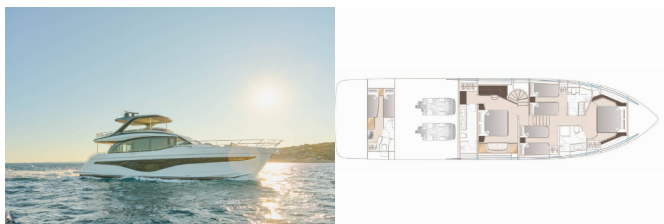

PRINCESS Y72

Elizabeth (2022)

ORVAS D.O.O. • Leopolda Mandi?a 10 • 21204 Dugopolje • Croatia

Phone: +385 95 3444 154

E-mail: info@world-yacht-charter.com

Web: orvasyachting.com

Yacht Base	Marina Lav - Podstrana, Croatia
Yacht ID	2893
Yacht Brands	Princess Yachts
Yacht Name	Elizabeth
Production Year	2022
Length	75 Ft
Cabins	4
Berths	8
WC	3

COMFORT: Bed linen, Cockpit cushions, Comfort seats, Mosquito nets, Towels

DECK: Bar, Electric anchor windlass, Foredeck sunbathing area, Hard Top Bimini, Hydraulic gangway, Hydraulic lifting swimming platform, LED outdoor ambiance lights, Teak cockpit, Teak deck, Teak on flybridge, Teak table, Tender