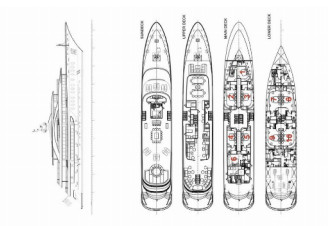

MY CUSTOM ANTHEA

Anthea (2021)

ORVAS D.O.O. • Leopolda Mandića 10 • 21204 Dugopolje • Croatia

Phone: +385 95 3444 154

E-mail: info@world-yacht-charter.com

Web: orvasyachting.com

| | |
|------------------------|---------------------------|
| Yacht Base | ACI Marina Split, Croatia |
| Yacht ID | 2450 |
| Yacht Brands | Odisej Ltd |
| Yacht Name | Anthea |
| Production Year | 2021 |
| Length | 171 Ft |
| Cabins | 10 |
| Berths | 20 |
| WC | 6 |

COMFORT: Sundeck cushions

DECK: Bathing platform, Cockpit table, Cockpit/stern, outside shower, Dinghy with outboard engine, Grill/Barbecue/Plancha, Jacuzzi, Swimming ladder, Tender

ENTERTAINMENT: Audio pack, Canoe, Donut, eFoil, Fishing equipment, Gym equipment, iPod docking system, Jet Ski, Satellite TV receiver, Sauna, Seabob, Snorkeling equipment, Stand up paddle (SUP), Starlink, TV, Underwater lights, Wakeboard, Water skis, Water slide, Wi-Fi Internet