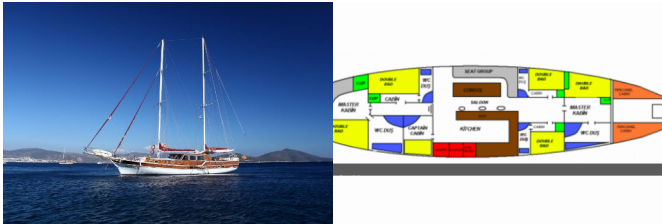

PERRINITA

Perrinita (1998)

ORVAS D.O.O. • Leopolda Mandi?a 10 • 21204 Dugopolje • Croatia

Phone: +385 95 3444 154

E-mail: info@world-yacht-charter.com

Web: orvasyachting.com

ENTERTAINMENT: CD player, Fishing equipment, Mobile phone, Snorkeling equipment, TV + DVD

NAVIGATION: GPS

SAFETY: VHF radio

YACHT ELECTRICS: Air Conditioning, Generator, Plug 220V, 24 V

Yacht Base	Bodrum, Milta Marina, Turkey
Yacht ID	2103
Yacht Brands	Custom Made
Yacht Name	Perrinita
Production Year	1998
Length	82 Ft
Cabins	5
Berths	10
WC	5