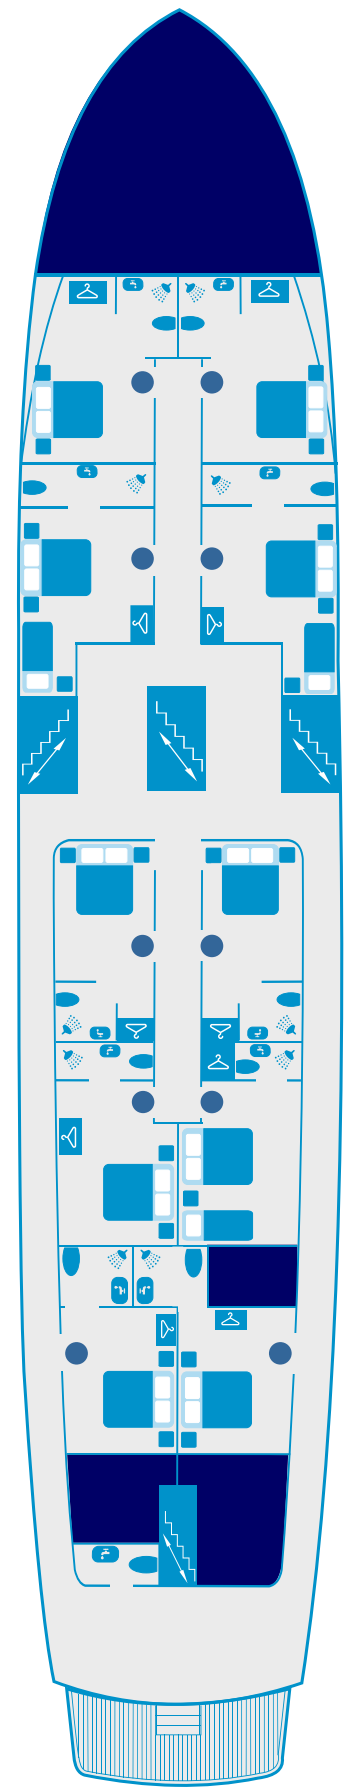

M/S MAMA MARIJA CABIN PLAN

MAIN DECK

18	DOUBLE
17	DOUBLE
16	DOUBLE + EXTRA BED
15	DOUBLE + EXTRA BED
14	FLEXI
13	FLEXI
12	DOUBLE + EXTRA BED
11	FLEXI
10	DOUBLE
9	DOUBLE

WC

STANDARD DECK

8	DOUBLE
7	DOUBLE
6	FLEXI
5	FLEXI
4	DOUBLE + EXTRA BED
3	DOUBLE
2	DOUBLE
1	DOUBLE + EXTRA BED