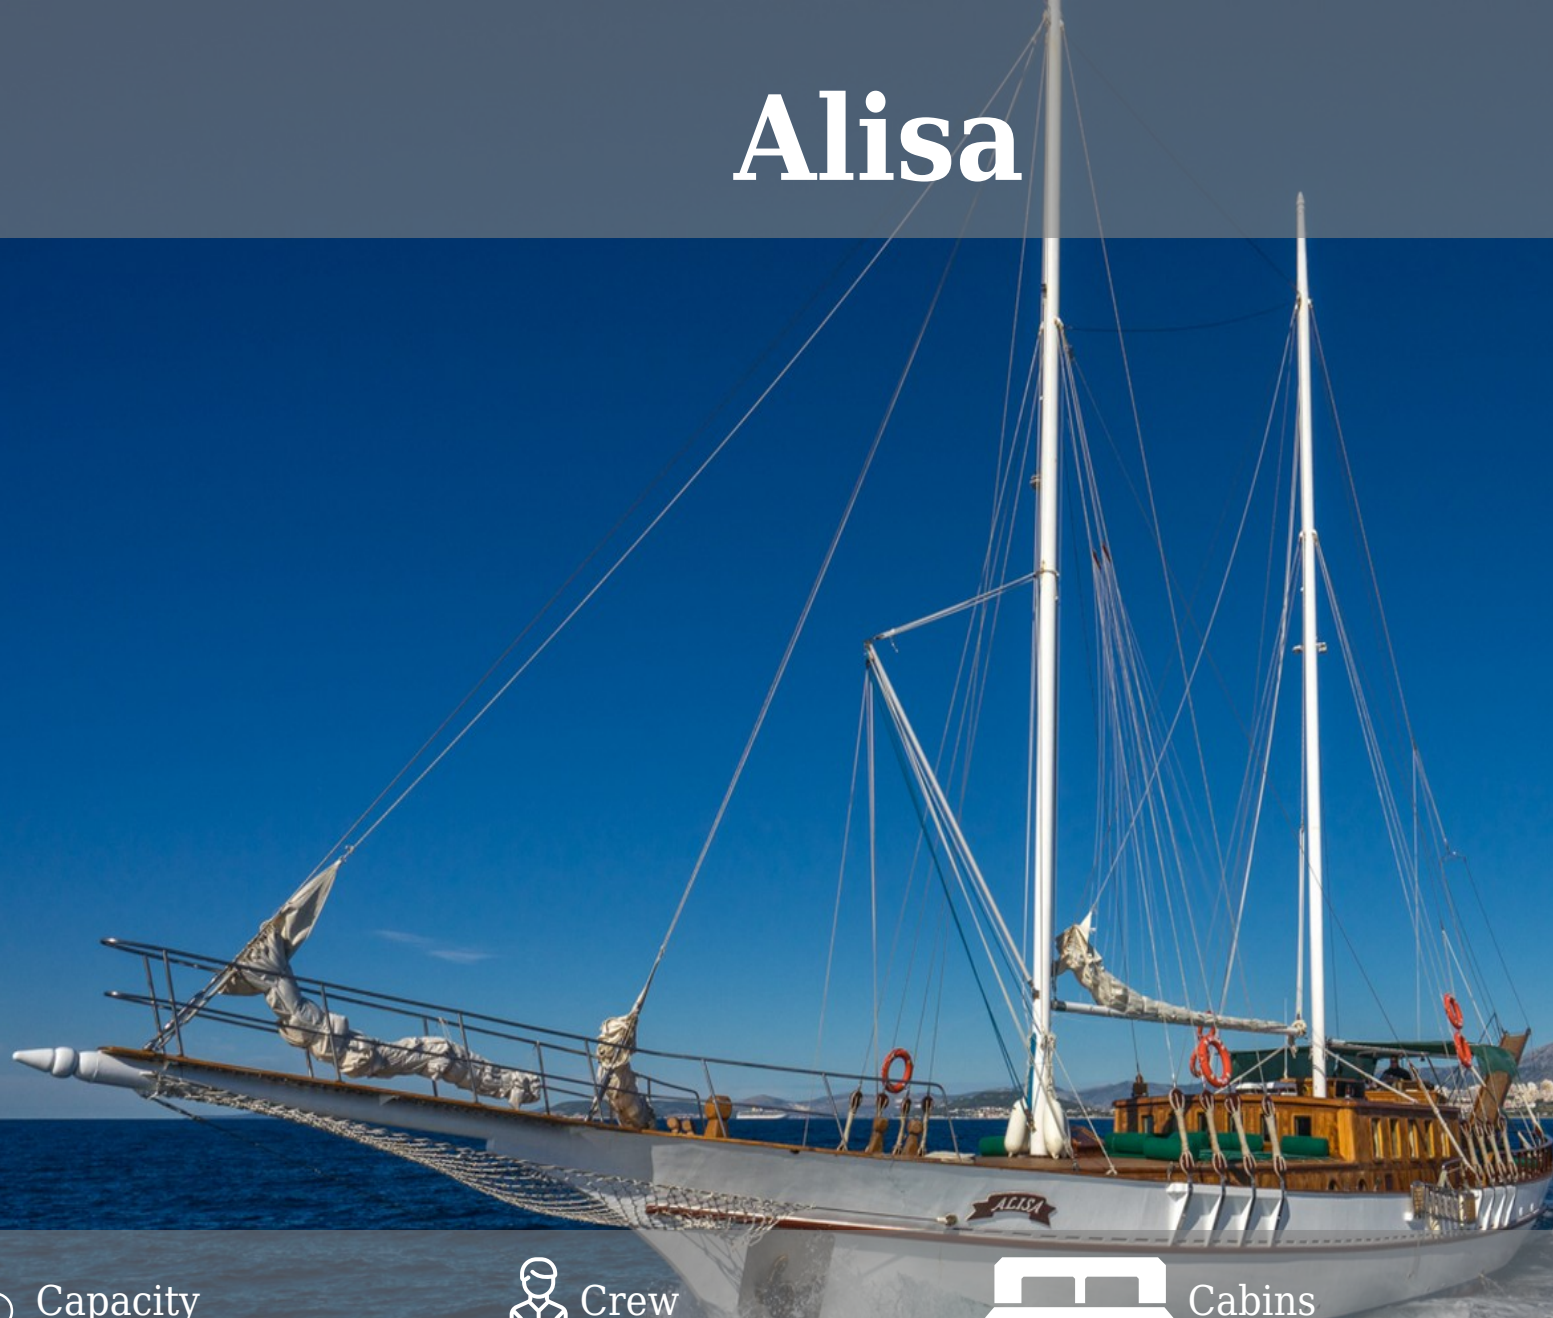

Alisa

Capacity
12 + 2

Crew
4

Cabins
6

Split,
Dubrovnik

Basic information

Ports: Split, Dubrovnik

Length: 30 m